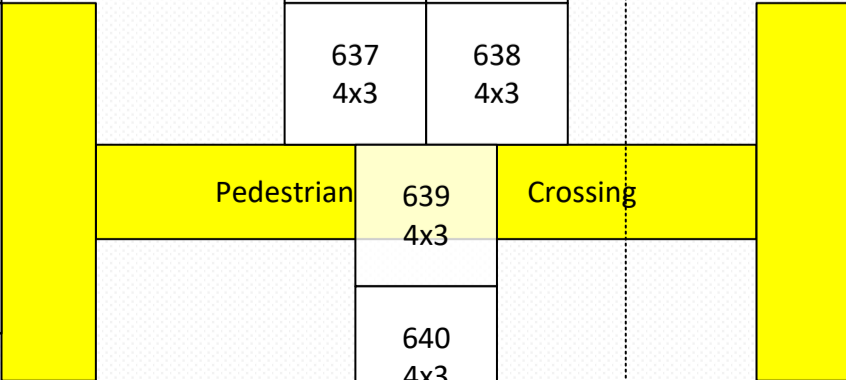

**Block J: Sites 600 to 640  
Bolton to Tory**

← Bolton St  
(14.4M)

601

**KEEP CLEAR**  
602 & 603

604

→ Kensington Ave  
(14.1M)

326 Curry to Go
328 SBA Small Business Accounting
303 to 332 Pieces of Eight Tattoo
334 Petone Fruit Centre
336 Life Simple
340 Sabaidee Pah Khao Lao
340 Hells Pizza
342 to 348 Subway
350 Resolve Legal
Skin Deep
352 Dominoes Pizza

605 4x3	606 4x3
607 4x3	608 4x3
609 4x3	610 4x3
611 4x3	612 4x3
613 4x3	614 4x3
615 4x3	616 4x3
617 4x3	618 4x3
619 4x3	620 4x3
621 4x3	622 4x3
623 4x3	624 4x3
625 4x3	626 4x3
627 4x3	628 4x3
629 4x3	630 4x3
631 4x3	632 4x3
633 4x3	634 4x3
635 4x3	636 4x3
637 4x3	638 4x3

295 Viti Barbers
297 Allie Jay Hairdressing
299 to 303 3 x Flats
305 to 307 Tacs
Lothian Court Residential Flats
To Bowling Club
311 Bikana Indian Restaurant
Merchants Liquor
Faith & Co
313 to 325 Flats Parking

↑ 19 ↓

639 4x3
640 4x3

← Tory St  
(113.8M)