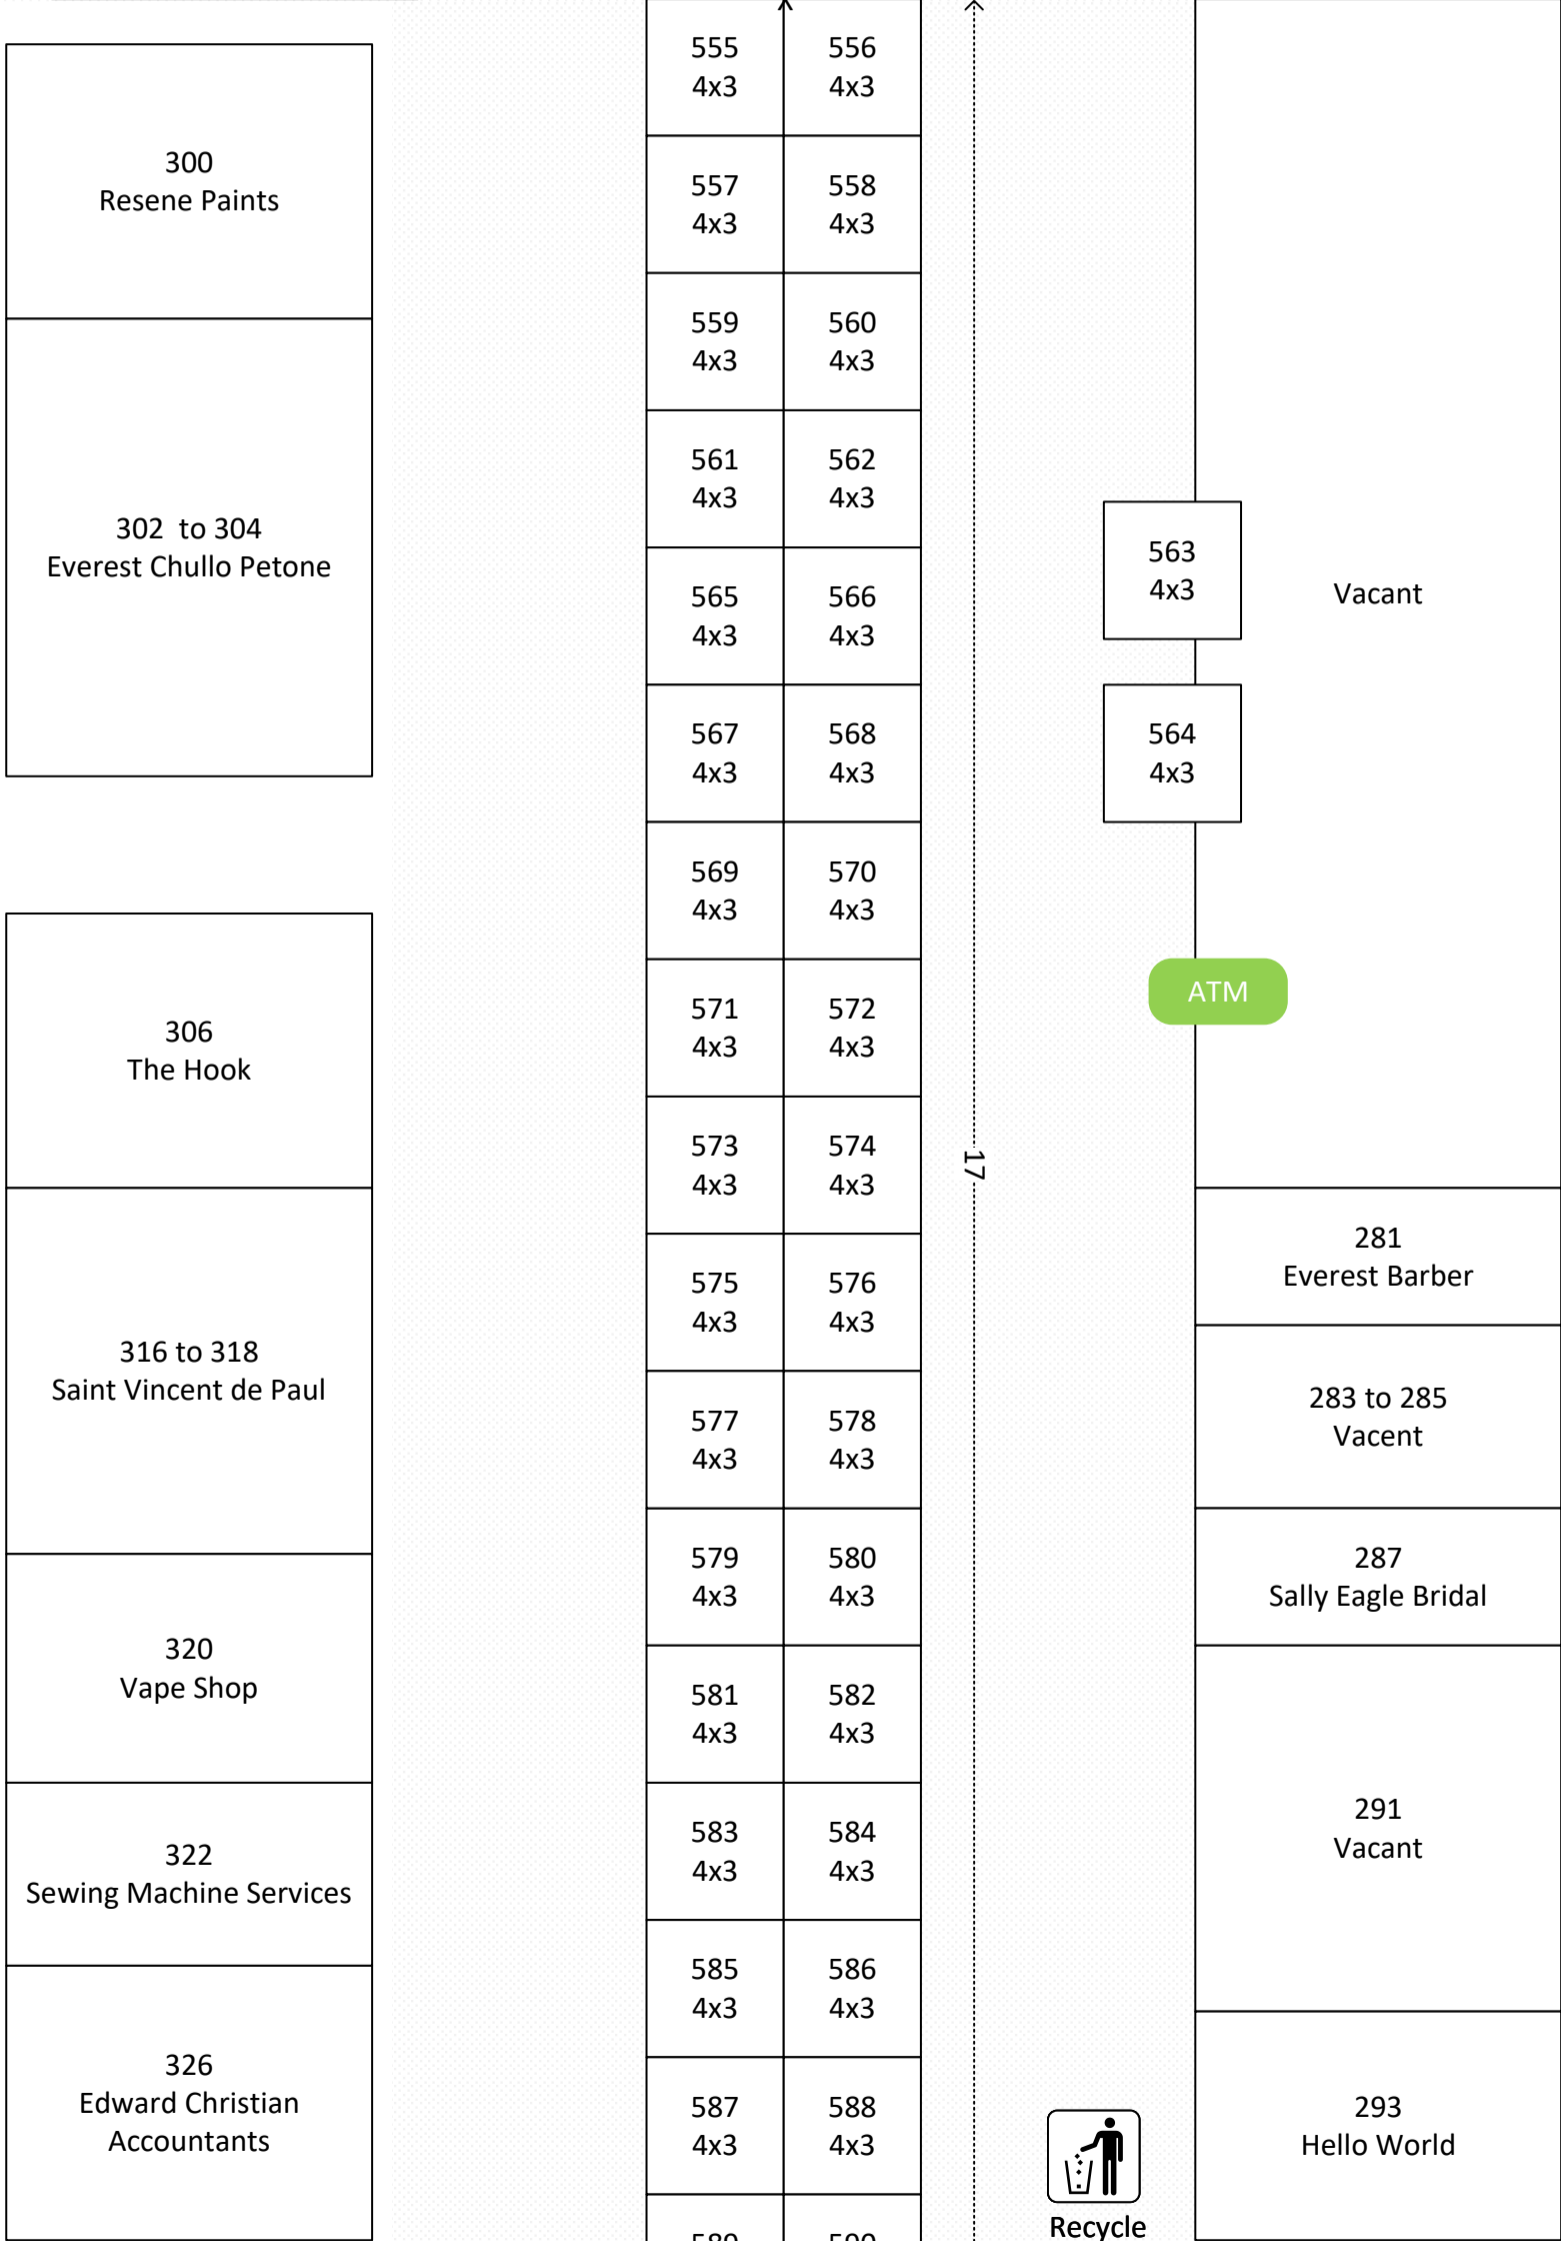

**Block I: Sites 551 to 590
Buick to Bolton**

Recycle Station

Skip