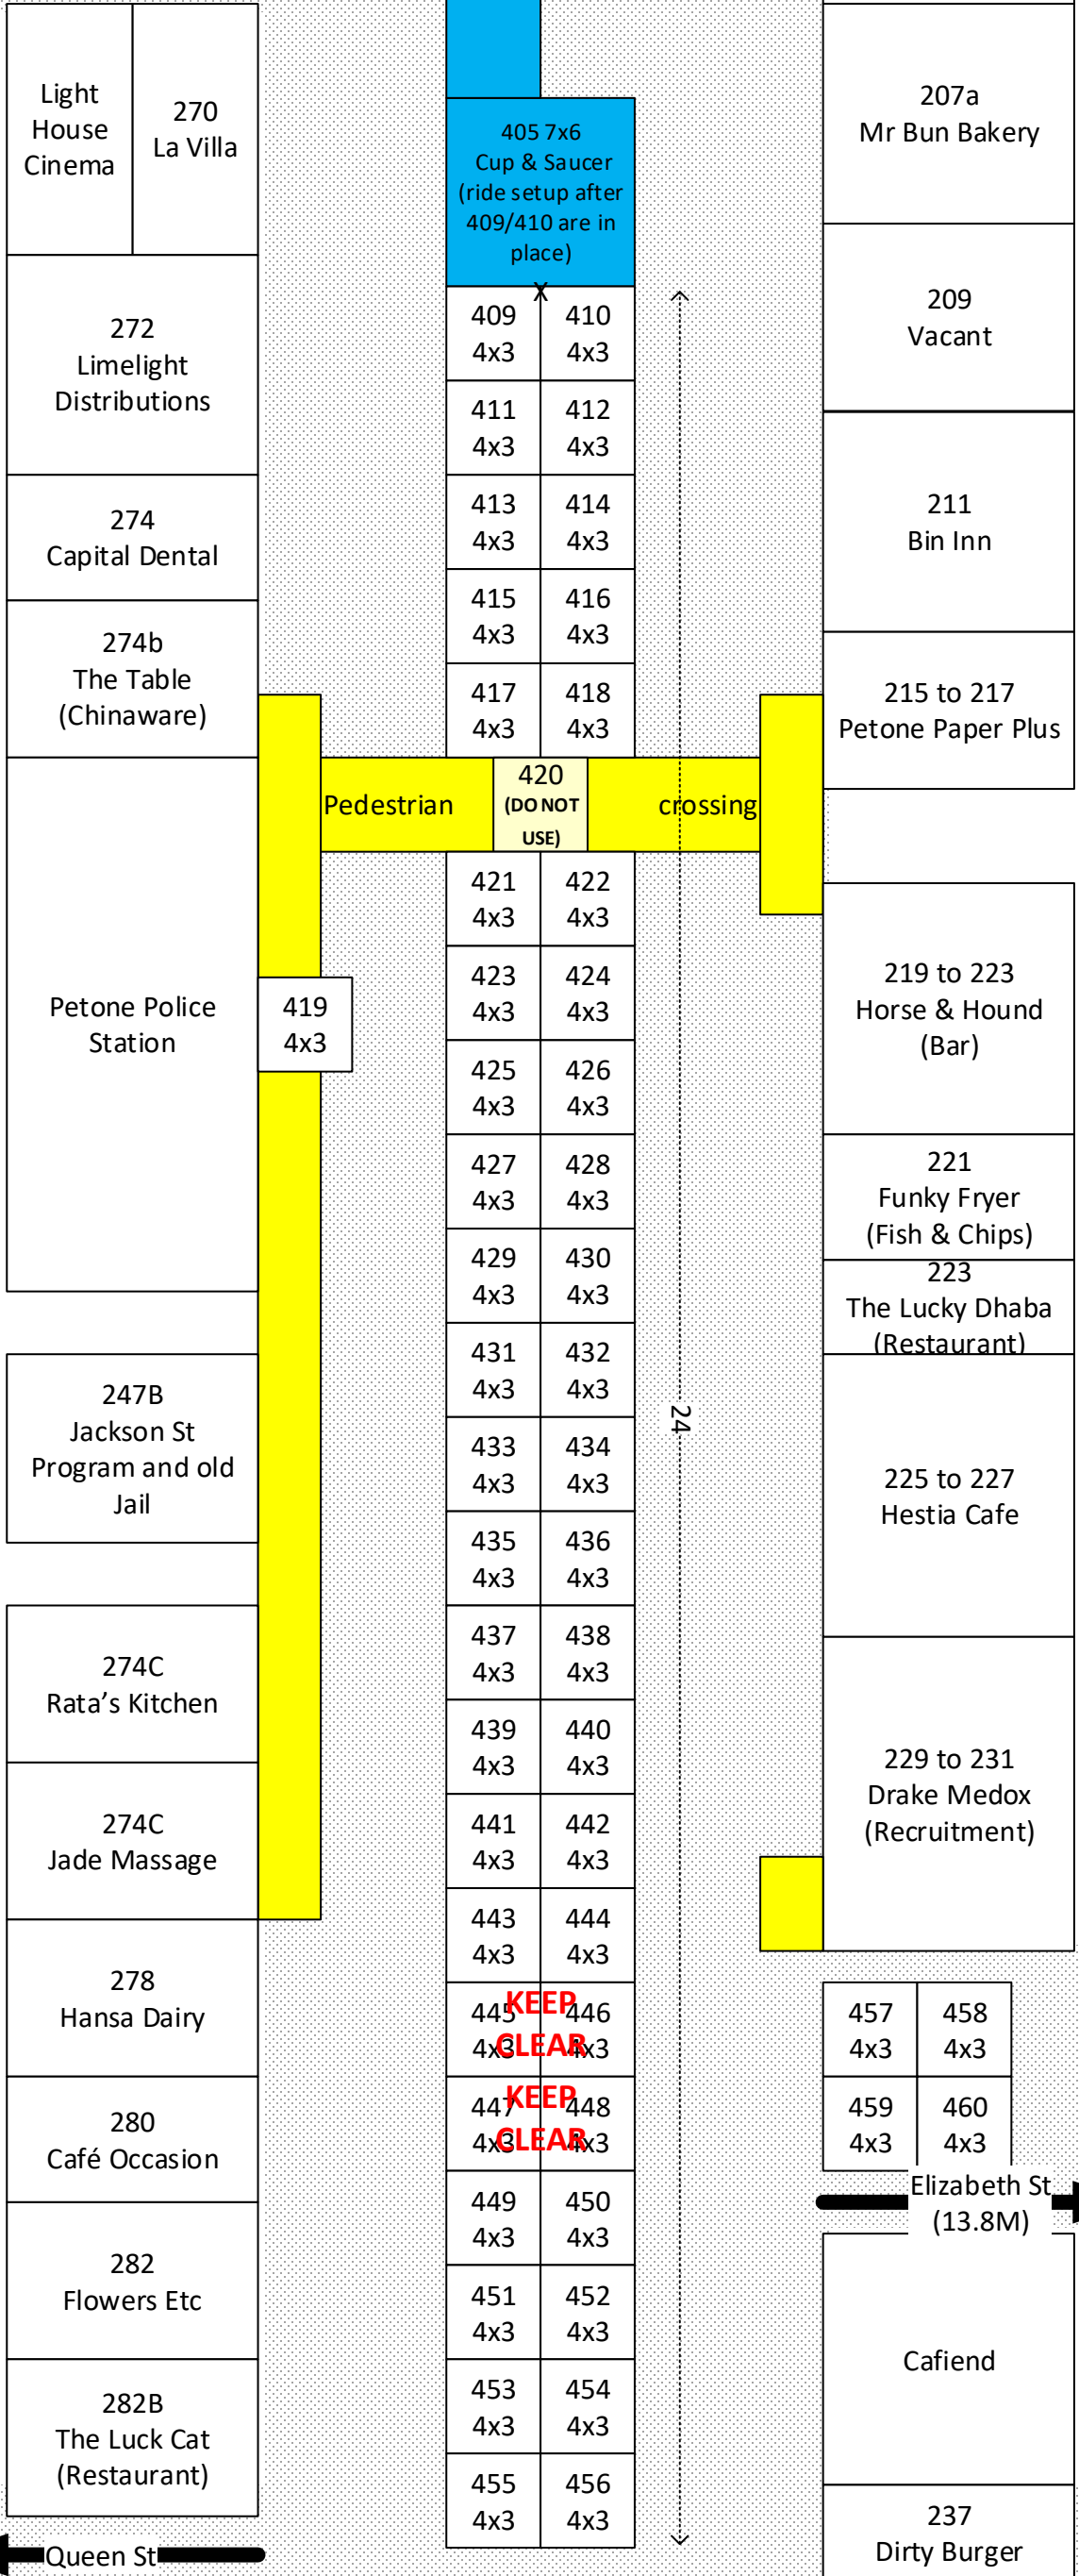

**Block G: Sites 401 to 460  
Beach to Queen**

**P**

← Beach St (8.2M)

NOTE: This is a new layout that extends into Block F

ATM

**P**

**KEEP CLEAR (2 Parks Police)**

Road Blocked Here

Stage

Elizabeth St (13.8M)