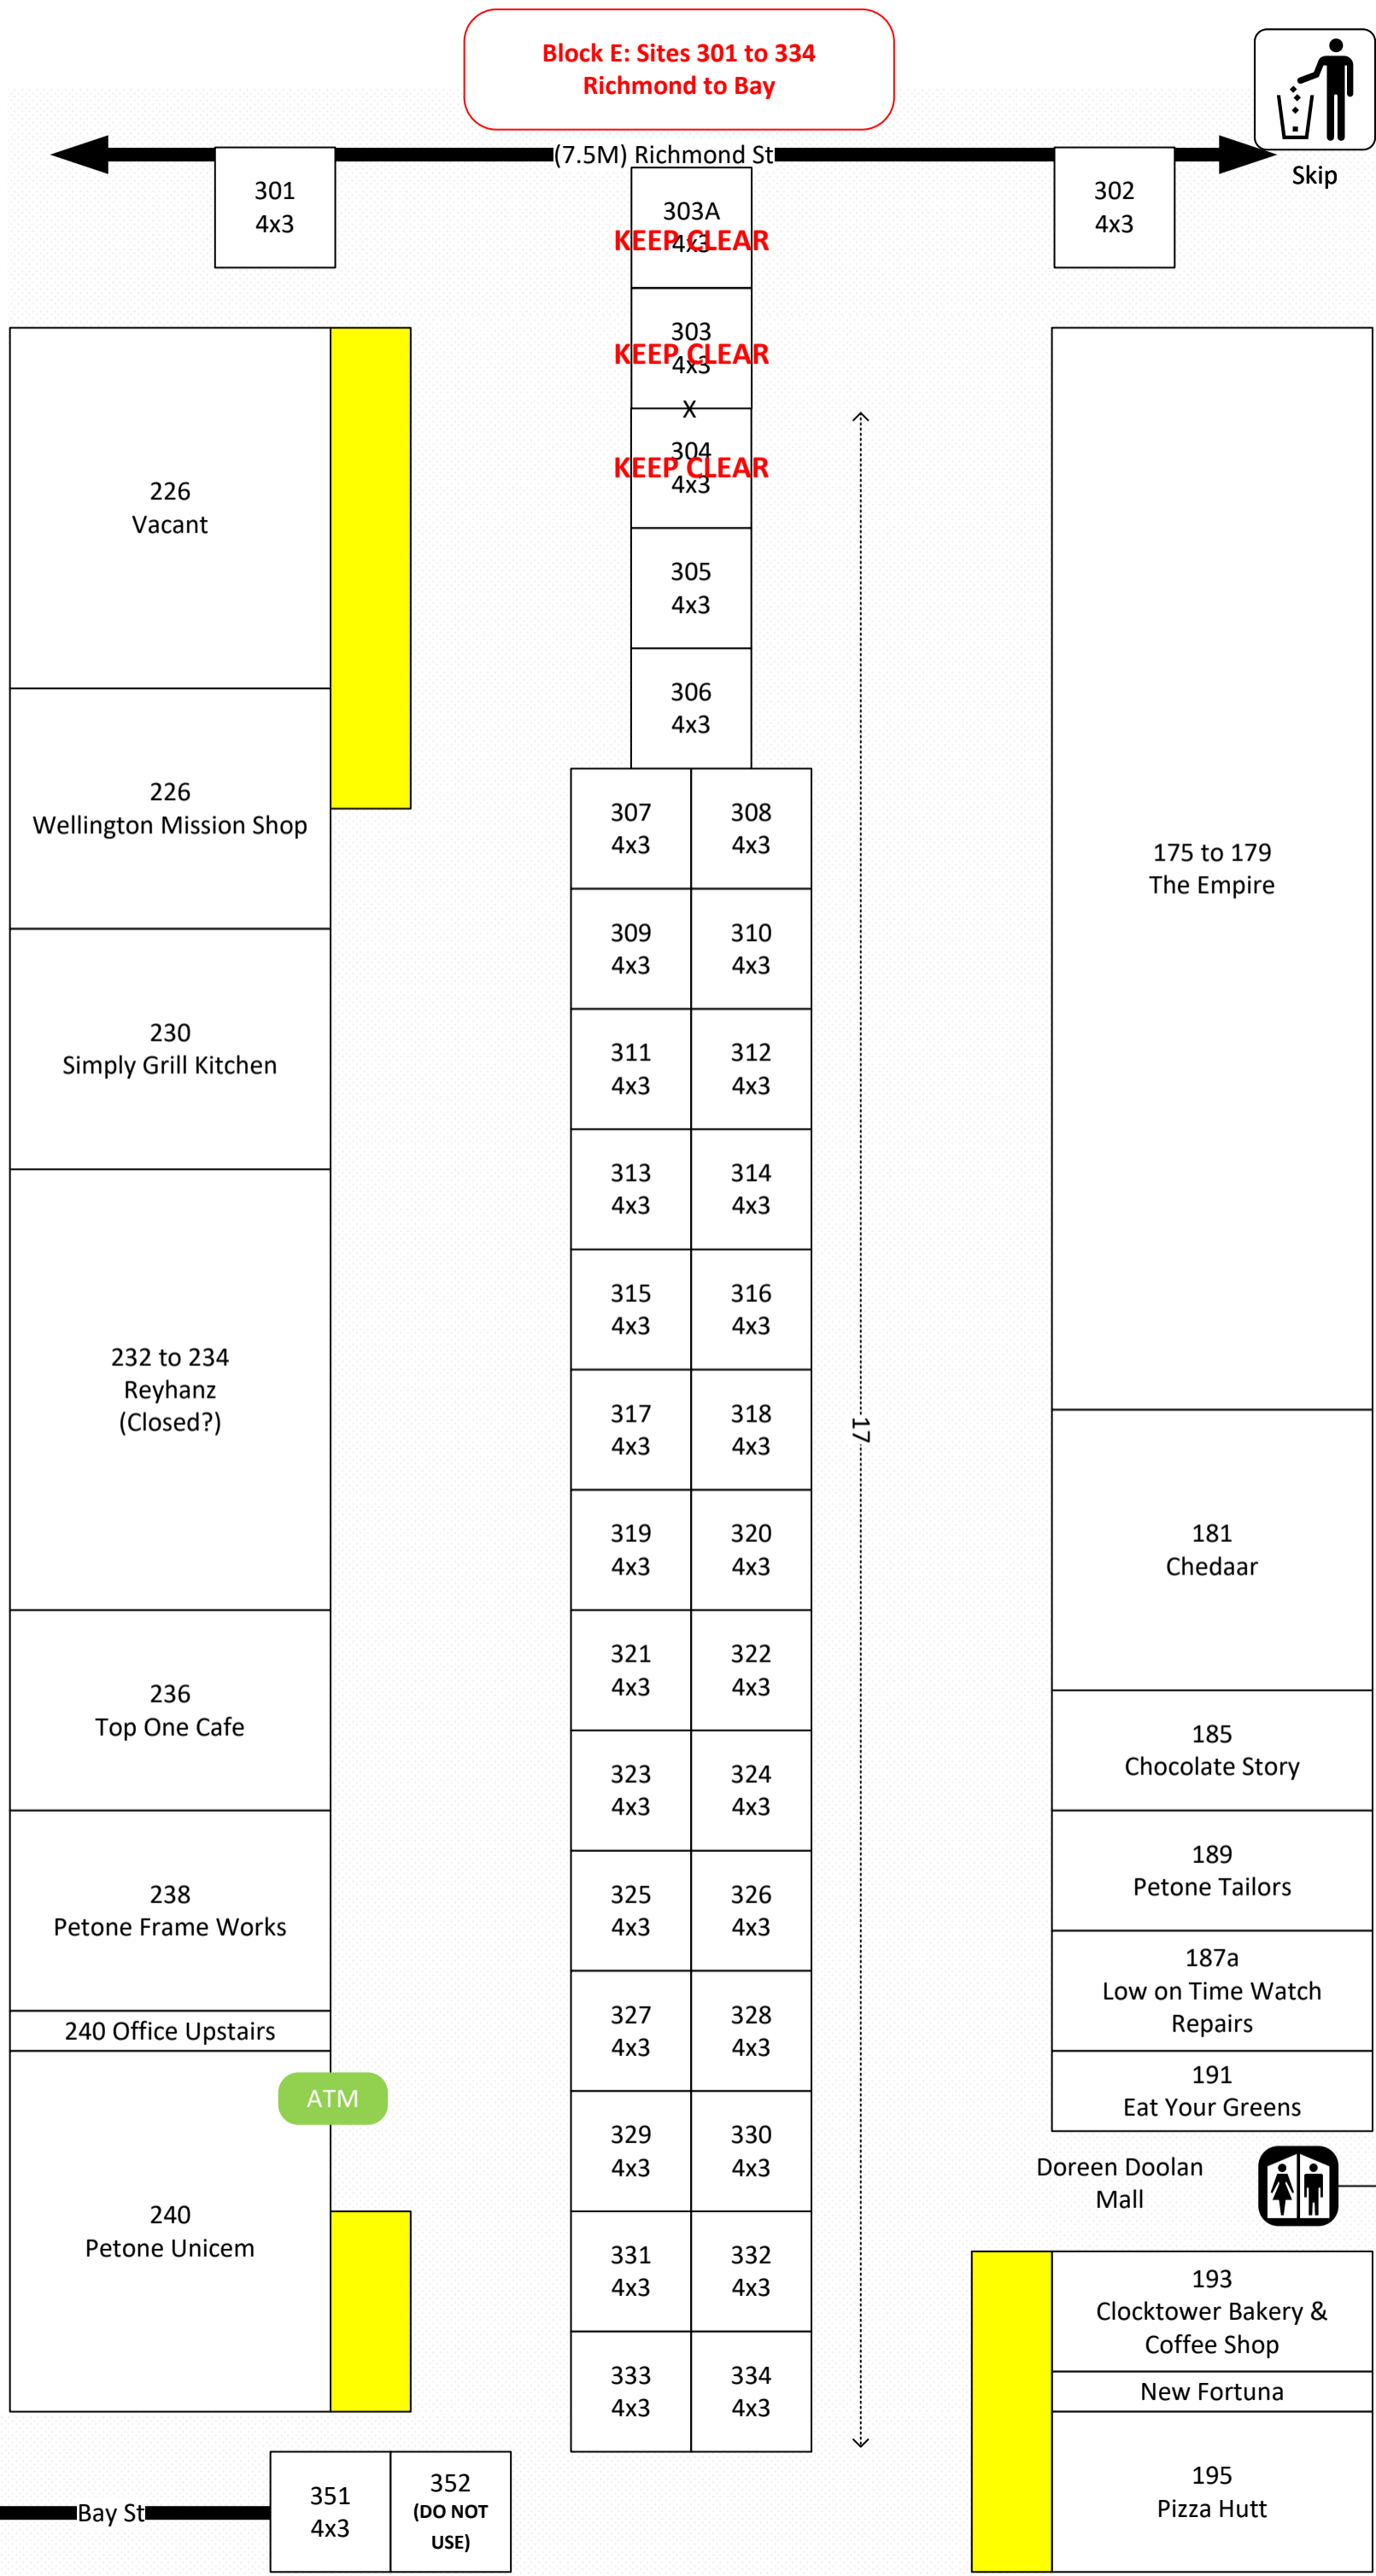

**Block E: Sites 301 to 334
Richmond to Bay**

Skip

301
4x3

(7.5M) Richmond St

302
4x3

303A
4x3
KEEP CLEAR

303
4x3
KEEP CLEAR

X
304
4x3
KEEP CLEAR

305
4x3

306
4x3

226 Vacant

226 Wellington Mission Shop

230 Simply Grill Kitchen

232 to 234 Reyhanz (Closed?)

236 Top One Cafe

238 Petone Frame Works

175 to 179 The Empire

181 Chedaar

185 Chocolate Story

189 Petone Tailors

187a Low on Time Watch Repairs

191 Eat Your Greens

Doreen Doolan Mall

193 Clocktower Bakery & Coffee Shop

New Fortuna

195 Pizza Hutt

Bay St

351
4x3

352
(DO NOT USE)

17